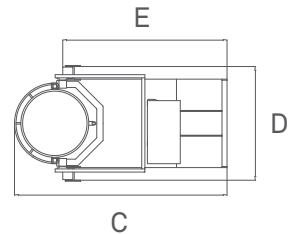

Technical data	U.M.	TK2-40	TK2-60	TK 80-100-120
Tank capacity	L	40	60	80-100-120
Installed power	Kw	1	1	1
Height A	mm	2930	2930	2930
Discharge height B	mm	2100	2100	2100
Depth C	mm	1682	1682	1682
Width D	mm	900	900	900
Depth E	mm	1300	1300	1300
Weight	Kg	330	330	350